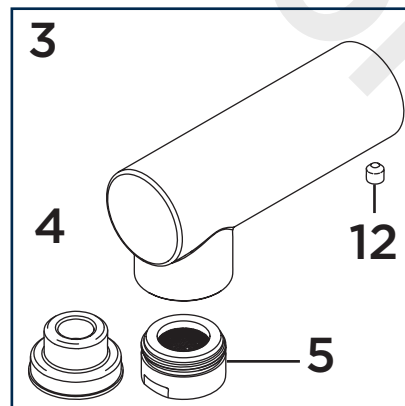

Product Code: SOLO-NM LL

Revision: D2

1	Handle Assembly
2	Green 2.5lpm Flow Limiter
3	Removable Spout
4	Open Outlet
5	Aerator
6	Fixing Kit
7	Grub Screw (Pair)
8	Cartridge
9	Cartridge Retaining Nut
10	Shroud
11	15mm Copper Tails
12	M5 x 5 Grub Screw