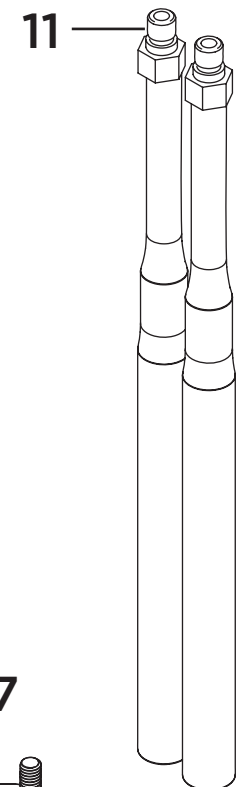

Product Code: SOLO-NM LL

Revision: D2

1	Handle Assembly
2	Green 2.5lpm Flow Limiter
3	Removable Spout
4	Open Outlet
5	Aerator
6	Fixing Kit
7	Grub Screw (Pair)
8	Cartridge
9	Cartridge Retaining Nut
10	Shroud
11	15mm Copper Tails
12	M5 x 5 Grub Screw