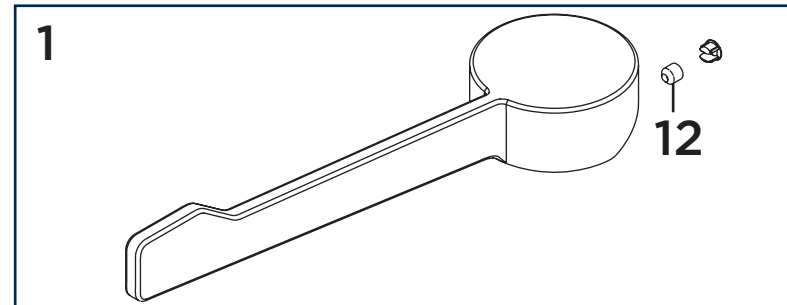

Product Code: SOLO-NM LL

Revision: D2

1	Handle Assembly
2	Green 2.5lpm Flow Limiter
3	Removable Spout
4	Open Outlet
5	Aerator
6	Fixing Kit
7	Grub Screw (Pair)
8	Cartridge
9	Cartridge Retaining Nut
10	Shroud
11	15mm Copper Tails
12	M5 x 5 Grub Screw